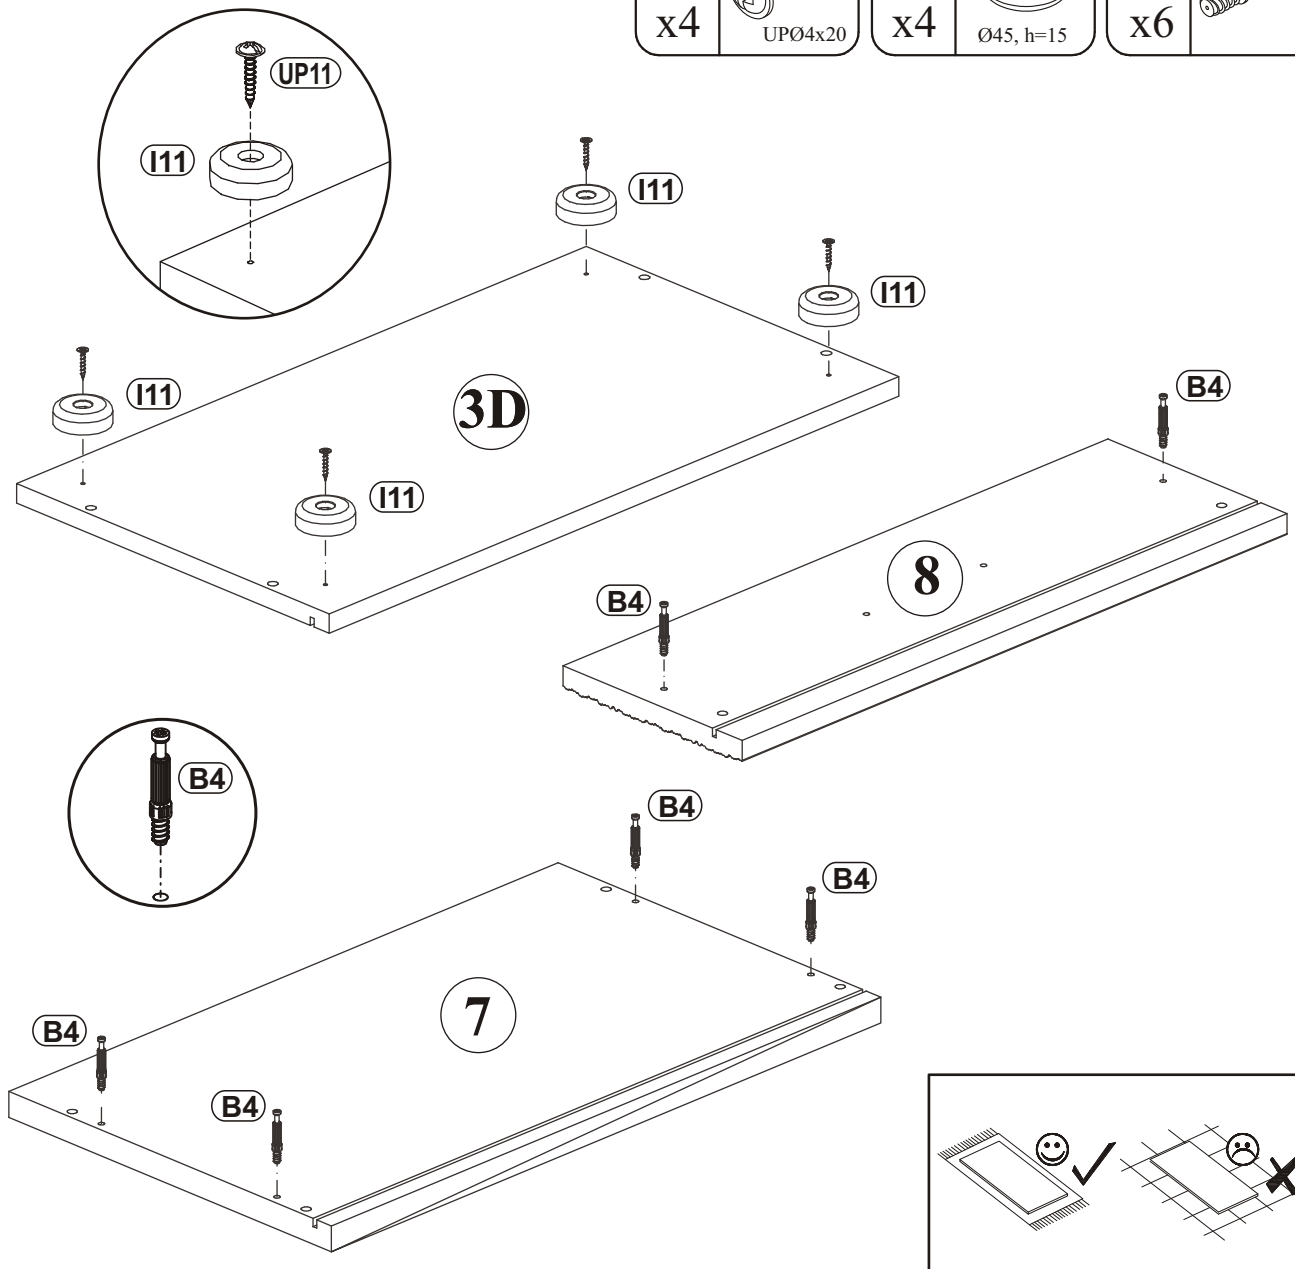

GUSTAVO TYP-G

2

UP11		I11		B4	
x4	UPØ4x20	x4	Ø45, h=15	x6