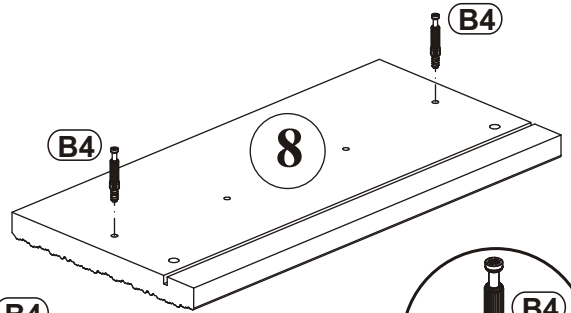

GUSTAVO TYP-B + C

2

UP11	
x4	UPØ4x20

I11	
x4	Ø45, h=15

B4	
x6