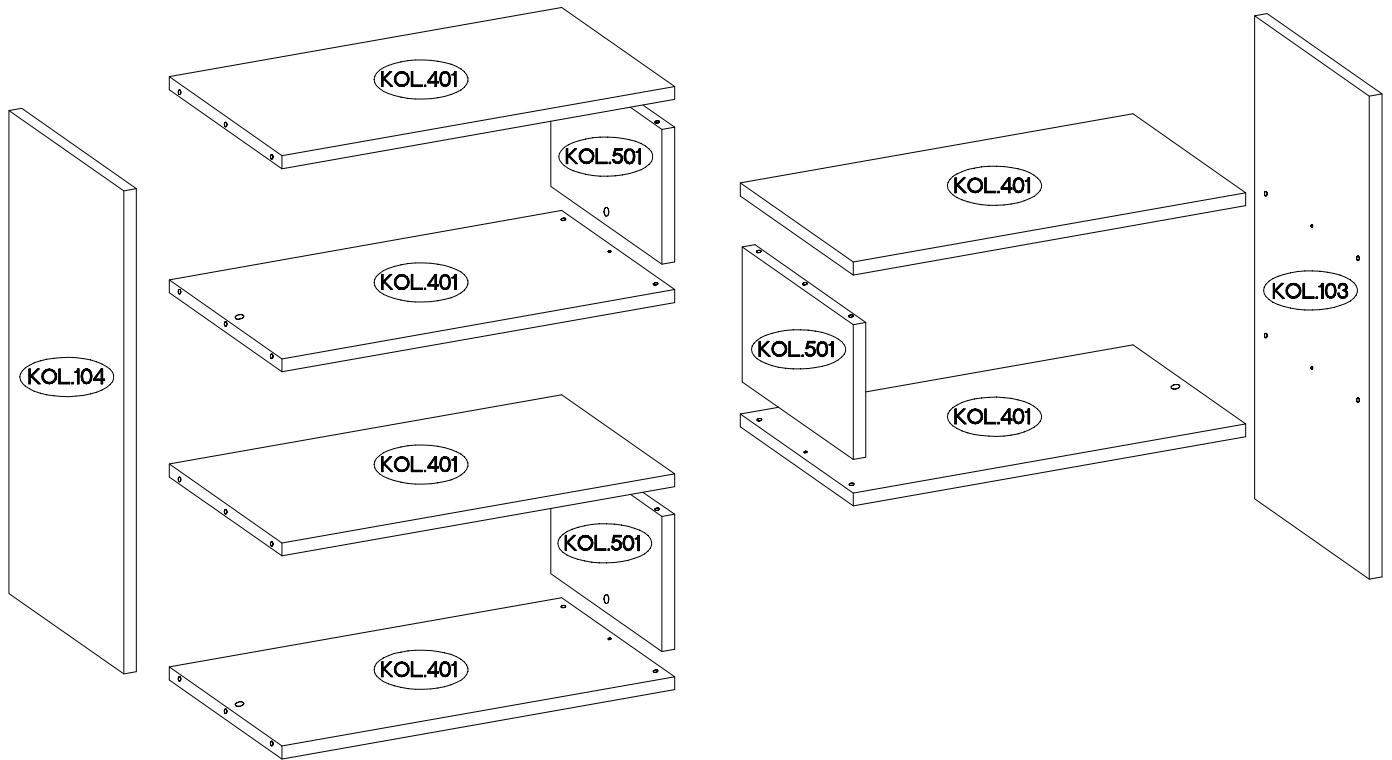

Regał KAROL 3

 #5.0x60mm P12 2	 #10x50mm O7 2	 #3.5x13mm L19 2	 #3.5x13mm P5 4		
 #8x30mm A 24	 L=20mm D2 12	 #15/12mm C 12	 #15x5mm F4 6	 E 12	 0,05 O11 1

3.

4.

5.

$\pm 5.0 \times 60 \text{mm}$  P12 2	$\pm 10 \times 50 \text{mm}$  O7 2	$\pm 3.5 \times 13 \text{mm}$  L19 2	$\pm 3.5 \times 13 \text{mm}$  P5 4
---	---	---	--