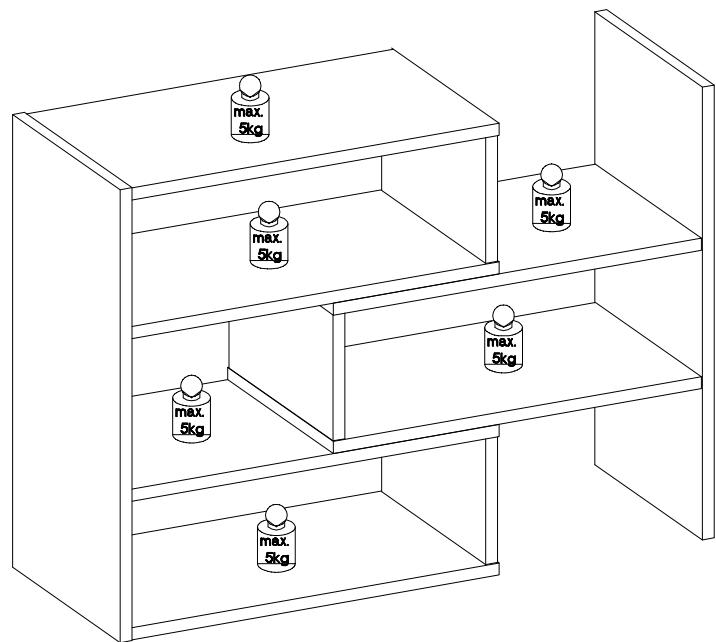

Regał KAROL 3

 #5.0x60mm P12 2	 #10x50mm O7 2	 #3.5x13mm L19 2	 #3.5x13mm P5 4		
 #8x30mm A 24	 L=20mm D2 12	 #15/12mm C 12	 #15x5mm F4 6	 E 12	 0,05 O11 1

3.

4.

5.

$\pm 5.0 \times 60 \text{mm}$  P12 2	$\pm 10 \times 50 \text{mm}$  O7 2	$\pm 3.5 \times 13 \text{mm}$  L19 2	$\pm 3.5 \times 13 \text{mm}$  P5 4
---	---	---	--